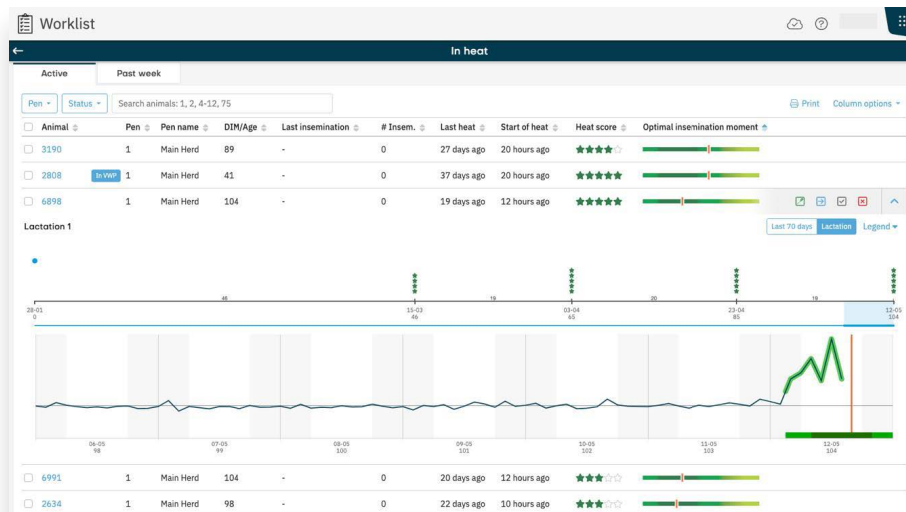

## Animal Reproduction Insights

Nedap Now improves your herd's repro results by accurately and quickly detecting signs of estrus 24 hours a day and providing you with a clear list of all cows in heat.

An in-heat worklist provides a list of relevant heats and the optimal time to inseminate the cow for most favorable results. A heat score is listed with each cow, which shows the likelihood that an animal is in heat and ranges from a score of 1 to 5. Animals with a higher score are more likely in heat or showing a stronger heat, making it easy for you to see and more quickly decide which cows should be inseminated.

The reproduction checks worklist provides additional repro insights to tell you when cows should be pregnancy checked and help you to identify cows with irregular heats, non-cycling cows, and non-pregnant cows.

# Animal Health Insights

When Nedap Now detects changes or abnormalities, it provides the earliest and most reliable health alerts and insights.

A health checks worklist shows cows potentially experiencing a health issue. All cows on the worklist include a health score, which is a score from 1 to 10 of the overall health status of the cow. Using the trend indicator next to the health score, you can quickly identify which cows are quickly declining or recovering and focus on the cows that are in most need of attention first.

The reproduction graph provides more detailed insights on behaviors, such as eating, ruminating and inactivity. You can use this graph to look back at previous lactations for the cow or compare the cows behavior with pen averages to better assess if a check is needed.