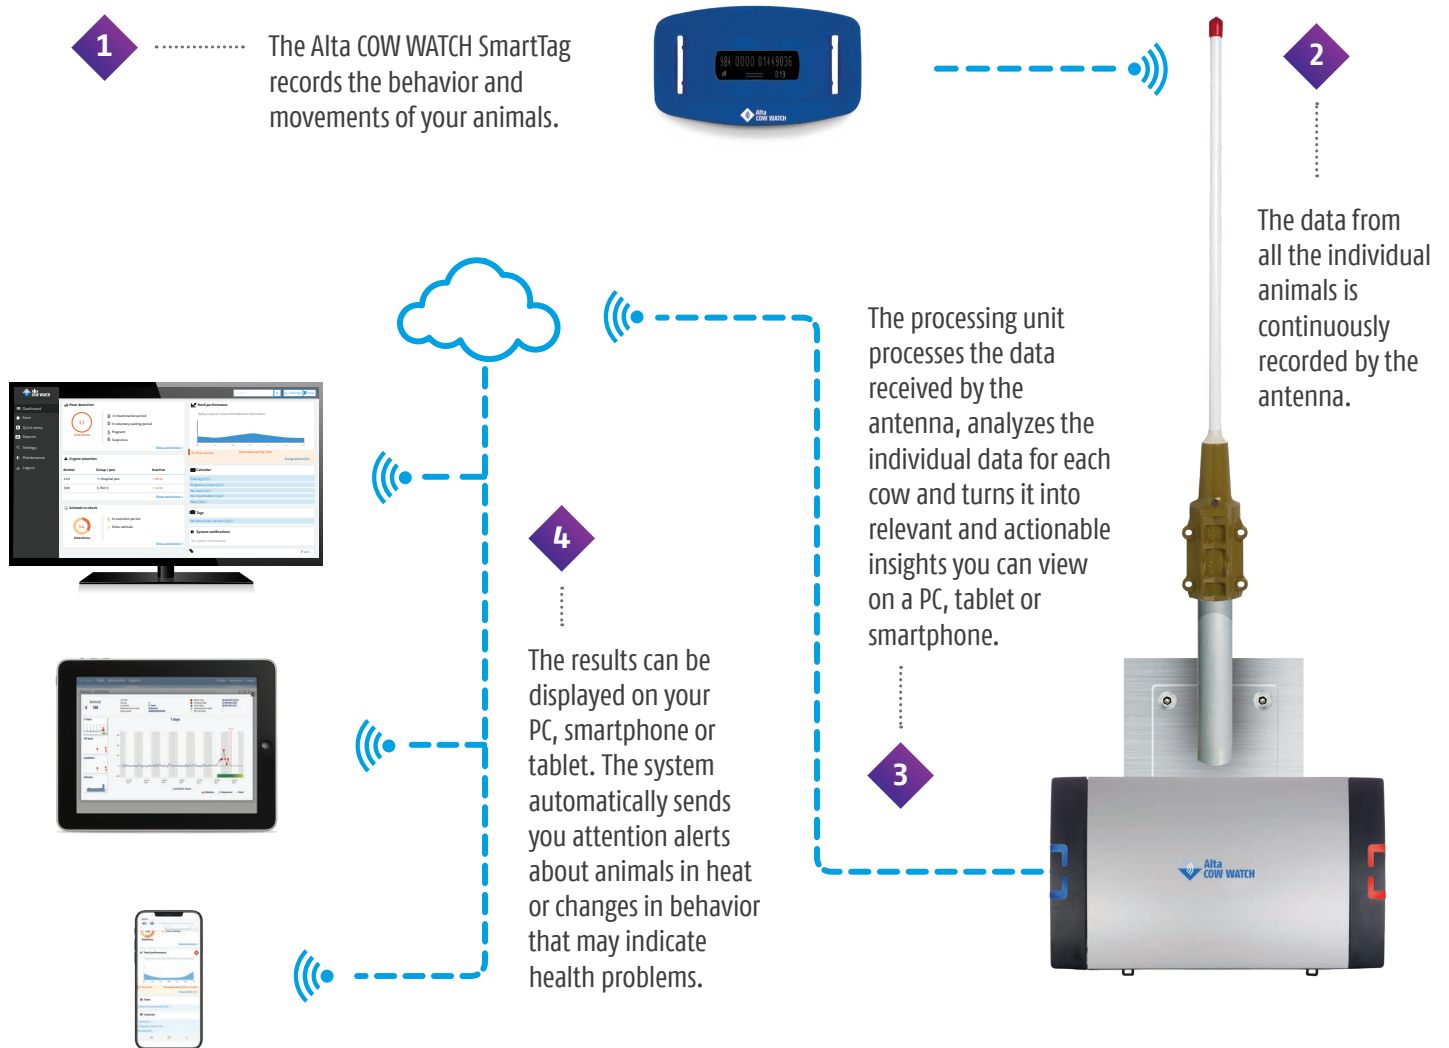

HOW IT WORKS

- ———— Wire UTP Cat 5 (Max. 100m)
- - - - - Wireless

Alta COW WATCH tags have a 99.5% lifetime success rate
Typical failure rate for other tags is 7%, or more, per year.