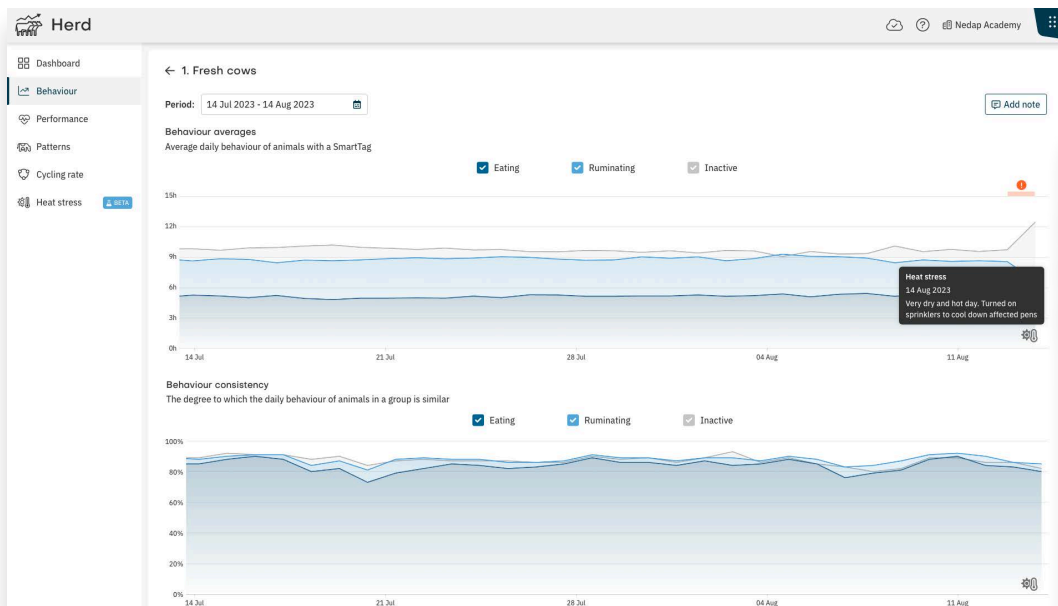

# Animal Health Insights

When Nedap Now detects changes or abnormalities, it provides the earliest and most reliable health alerts and insights.

A health checks worklist shows cows potentially experiencing a health issue. All cows on the worklist include a health score, which is a score from 1 to 10 of the overall health status of the cow. Using the trend indicator next to the health score, you can quickly identify which cows are quickly declining or recovering and focus on the cows that are in most need of attention first.

The reproduction graph provides more detailed insights on behaviors, such as eating, ruminating and inactivity. You can use this graph to look back at previous lactations for the cow or compare the cows behavior with pen averages to better assess if a check is needed.

# Herd Insights

Nedap Now charts the behavior patterns of your pens and entire herd to show you how external factors and management decisions can influence the herd's performance. Using the performance graph, you can also quickly see the health of the herd or pen and make critical herd management adjustments to increase overall health.