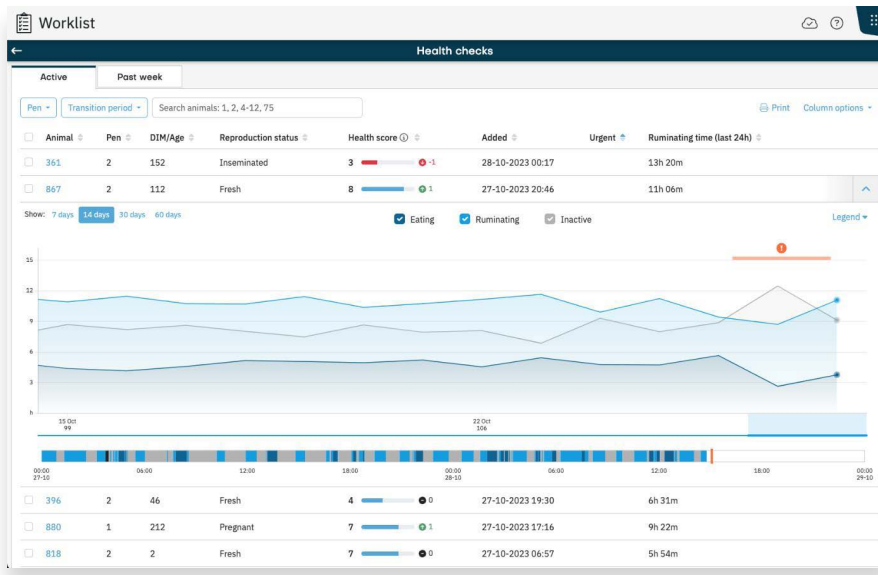

The reproduction checks worklist provides additional repro insights to tell you when cows should be pregnancy checked and help you to identify cows with irregular heats, non-cycling cows, and non-pregnant cows.

Worklist

Reproduction checks

Active | Post week

Farm - Pen - Check - Search animals: 1, 2, 4-12, 75

Animal	Pen	Pen name	DIM/Age	Last heat	Last insemination	Check	Added
15536	52	Newlaw	1y 5M	82 days ago	82 days ago	Non cycling	12-05-2023 00:00
9964	5	Shed 5	140	22 days ago	33 days ago	Irregular heat	22-04-2023 17:01
9887	11	Pen 11	40	-	-	Non cycling	13-05-2023 00:00
9791	11	Pen 11	52	-	-	Non cycling	01-05-2023 00:00
9758	11	Pen 11	45	33 days ago	-	Non cycling	07-05-2023 00:00
9757	5	Shed 5	111	2 days ago	50 days ago	Abortion warning	12-05-2023 13:00
9742	9	Shed 9	311	25 days ago	190 days ago	Abortion warning	19-04-2023 04:11
9683	5	Shed 5	113	2 days ago	17 days ago	Irregular heat	11-05-2023 11:49
9576	9	Shed 9	71	-	-	Non cycling	15-04-2023 00:00
9550	9	Shed 9	81	35 days ago	-	Non cycling	11-05-2023 17:21

# Animal Health Insights

When Nedap Now detects changes or abnormalities, it provides the earliest and most reliable health alerts and insights.

A health checks worklist shows cows potentially experiencing a health issue. All cows on the worklist include a health score, which is a score from 1 to 10 of the overall health status of the cow. Using the trend indicator next to the health score, you can quickly identify which cows are quickly declining or recovering and focus on the cows that are in most need of attention first.

The reproduction graph provides more detailed insights on behaviors, such as eating, ruminating and inactivity. You can use this graph to look back at previous lactations for the cow or compare the cows behavior with pen averages to better assess if a check is needed.