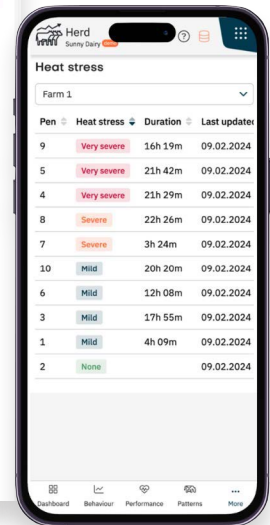

Worklist

Reproduction checks

Active | Post week

Farm - Pen - Check - Search animals: 1, 2, 4-12, 75

Animal	Pen	Pen name	DIM/Age	Last heat	Last insemination	Check	Added
15536	52	Newlaw	1y 5M	82 days ago	82 days ago	Non cycling	12-05-2023 00:00
9964	5	Shed 5	140	22 days ago	33 days ago	Irregular heat	22-04-2023 17:01
9887	11	Pen 11	40	-	-	Non cycling	13-05-2023 00:00
9791	11	Pen 11	52	-	-	Non cycling	01-05-2023 00:00
9758	11	Pen 11	45	33 days ago	-	Non cycling	07-05-2023 00:00
9757	5	Shed 5	111	2 days ago	50 days ago	Abortion warning	12-05-2023 13:00
9742	9	Shed 9	311	25 days ago	190 days ago	Abortion warning	19-04-2023 04:11
9683	5	Shed 5	113	2 days ago	17 days ago	Irregular heat	11-05-2023 11:49
9576	9	Shed 9	71	-	-	Non cycling	15-04-2023 00:00
9550	9	Shed 9	81	35 days ago	-	Non cycling	11-05-2023 17:21

# Animal Health Insights

When Nedap Now detects changes or abnormalities, it provides the earliest and most reliable health alerts and insights.

A health checks worklist shows cows potentially experiencing a health issue. All cows on the worklist include a health score, which is a score from 1 to 10 of the overall health status of the cow. Using the trend indicator next to the health score, you can quickly identify which cows are quickly declining or recovering and focus on the cows that are in most need of attention first.

The reproduction graph provides more detailed insights on behaviors, such as eating, ruminating and inactivity. You can use this graph to look back at previous lactations for the cow or compare the cows behavior with pen averages to better assess if a check is needed.

# Herd Insights

Nedap Now charts the behavior patterns of your pens and entire herd to show you how external factors and management decisions can influence the herd's performance. Using the performance graph, you can also quickly see the health of the herd or pen and make critical herd management adjustments to increase overall health.