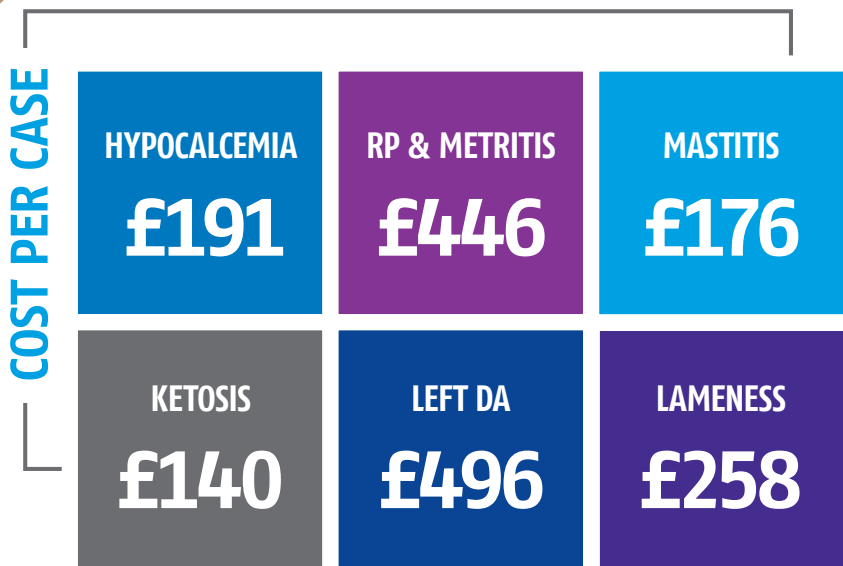

# REAL RESULTS

The following data show the results from a 3000 cow dairy after just one year using Alta COW WATCH.

	Before Alta COW WATCH	With Alta COW WATCH	
 Energy Corrected Milk	<b>95 lb</b>	<b>100 lb</b>	Direct benefits of increased COW COMFORT & HEALTH monitoring
 Dead cows per month	<b>11.5</b>	<b>9</b>	
 Preg Rate	<b>30%</b>	<b>35%</b>	Direct benefits of REPRO monitoring
 Service Rate	<b>65%</b>	<b>76%</b>	
 2nd+ services requiring estrus resynchronization	<b>36%</b>	<b>16%</b>	
 2nd+ services based on natural standing heat	<b>12%</b>	<b>41%</b>	

## RETURN ON INVESTMENT

Act on early health alerts from Alta COW WATCH to prevent paying the high cost of disease.

Costs account for veterinary and treatment cost, farm labor, lost milk production, discarded milk, culling cost, extended days open, and death.